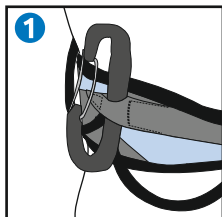

Made in China

September 2021 - Rev.1
© C.A.M.P. SpA

INSTRUCTION MANUAL
MANUALE ISTRUZIONI
NOTICE D'INFORMATION

CAMP

www.camp.it - contact@camp.it